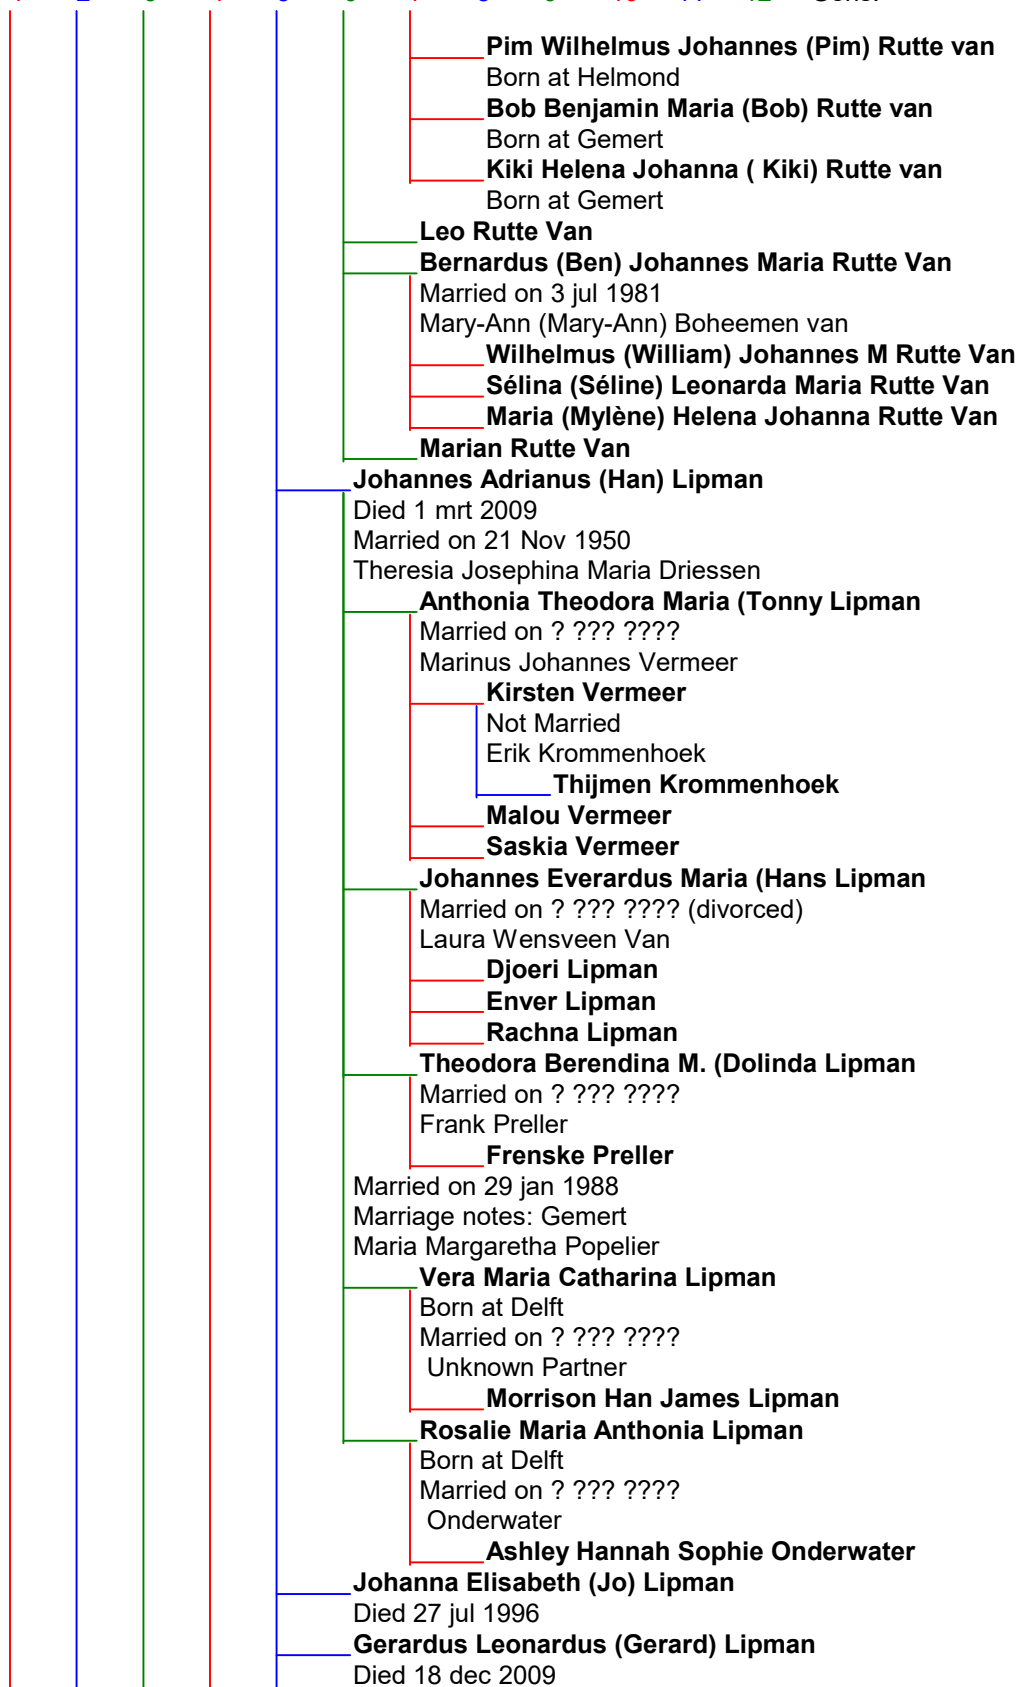

Johannes Antonius Maria (Hans) Rutte van

Born at Den Haag

Married on ? ??? ?????

Helena Catharina Cornelia Hendrickx

Descendants of Hendrik Lipman

Printed: 24 Feb 2017

1 2 3 4 5 6 7 8 9 10 11 12 <- Gens.

Descendants of Hendrik Lipman