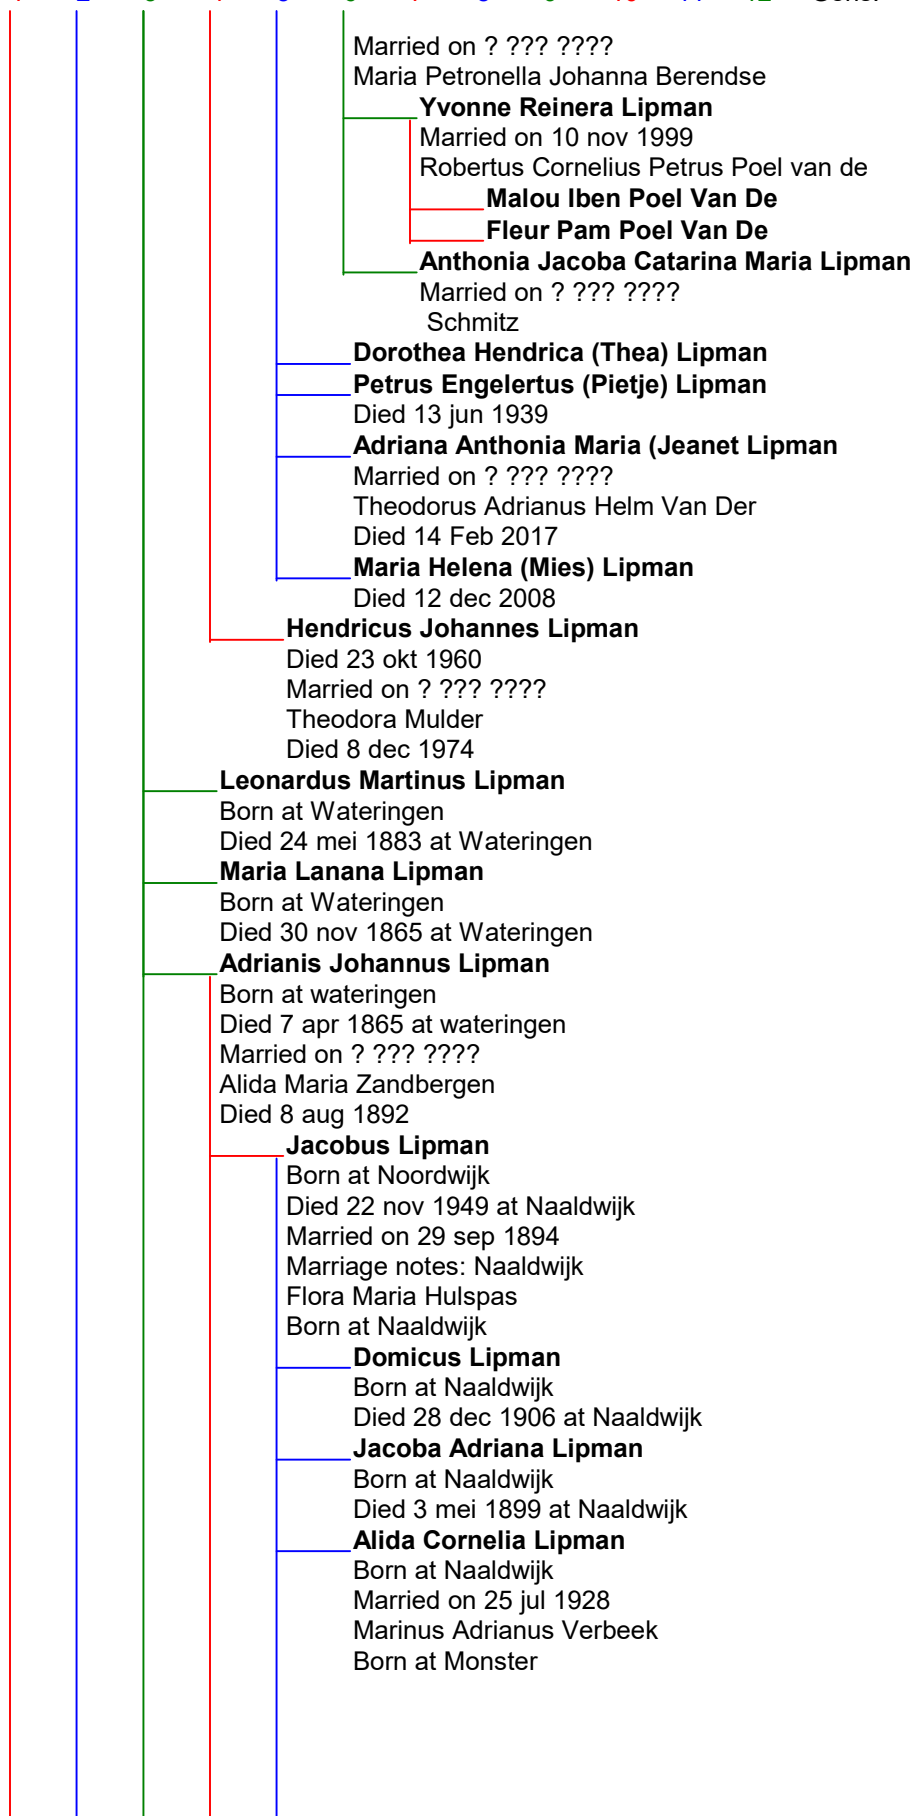

Descendants of Hendrik Lipman

Printed: 24 Feb 2017

1 2 3 4 5 6 7 8 9 10 11 12 <- Gens.