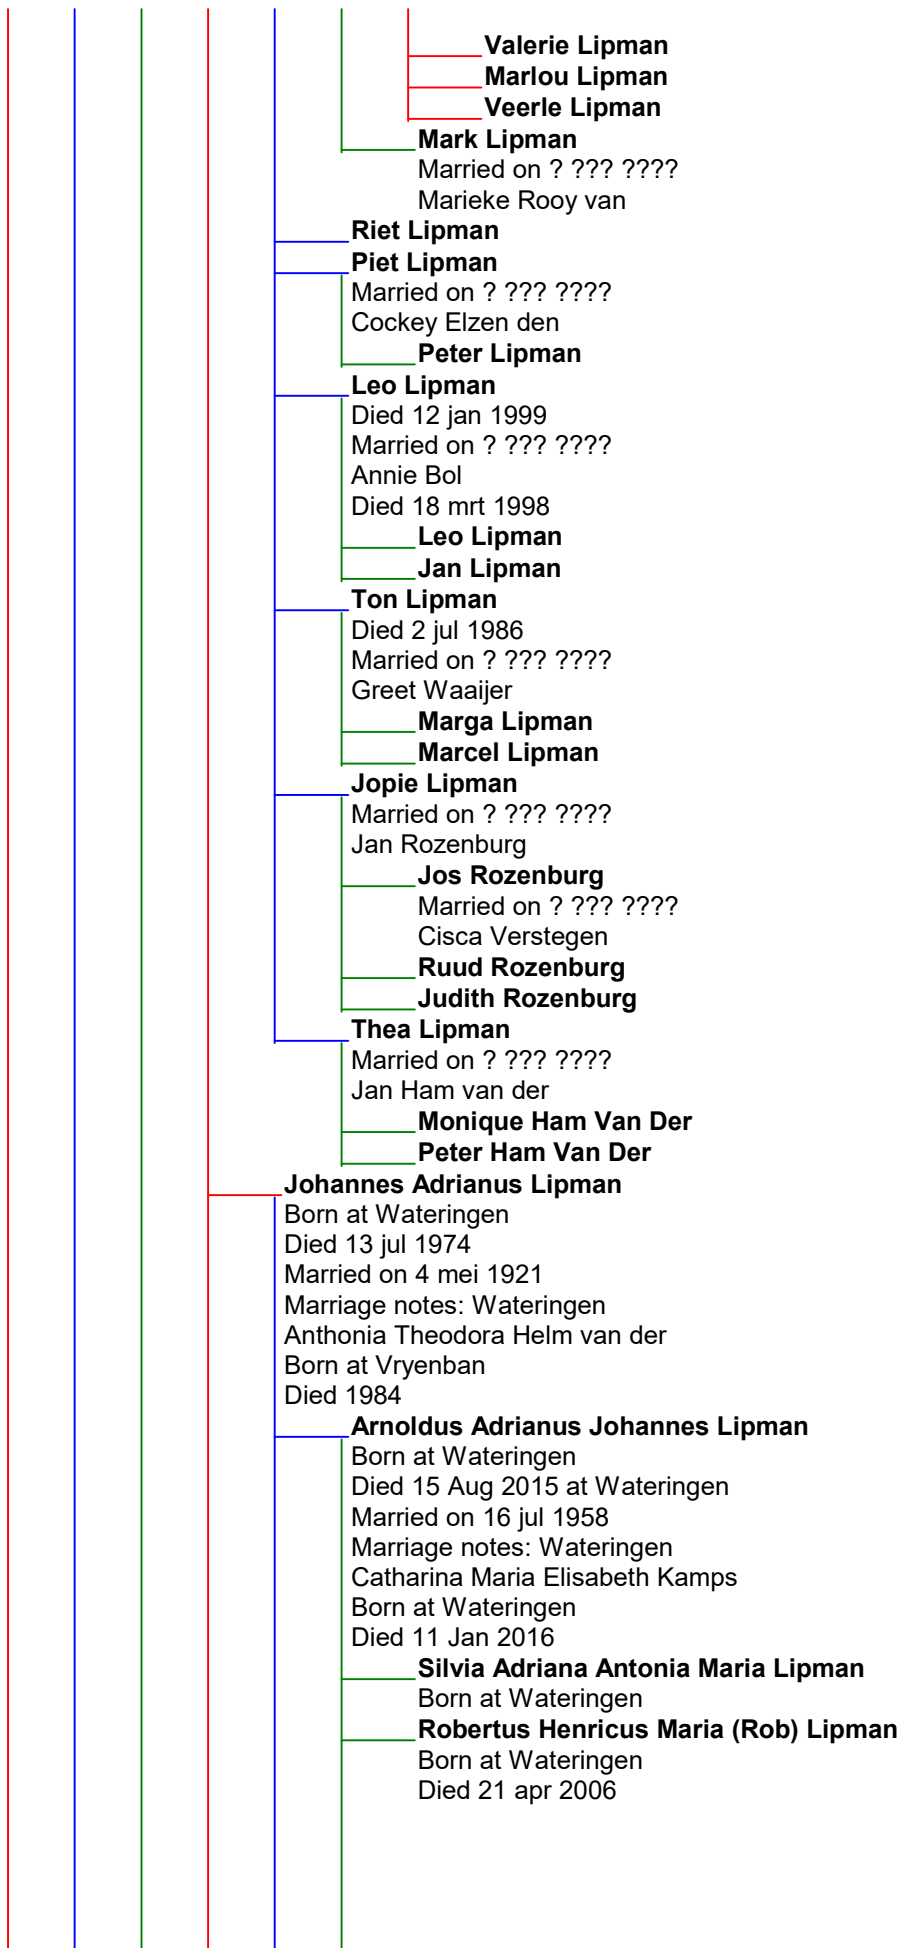

Descendants of Hendrik Lipman

Printed: 1 jun 2020

1 2 3 4 5 6 7 8 9 10 11 12 <- Gens.