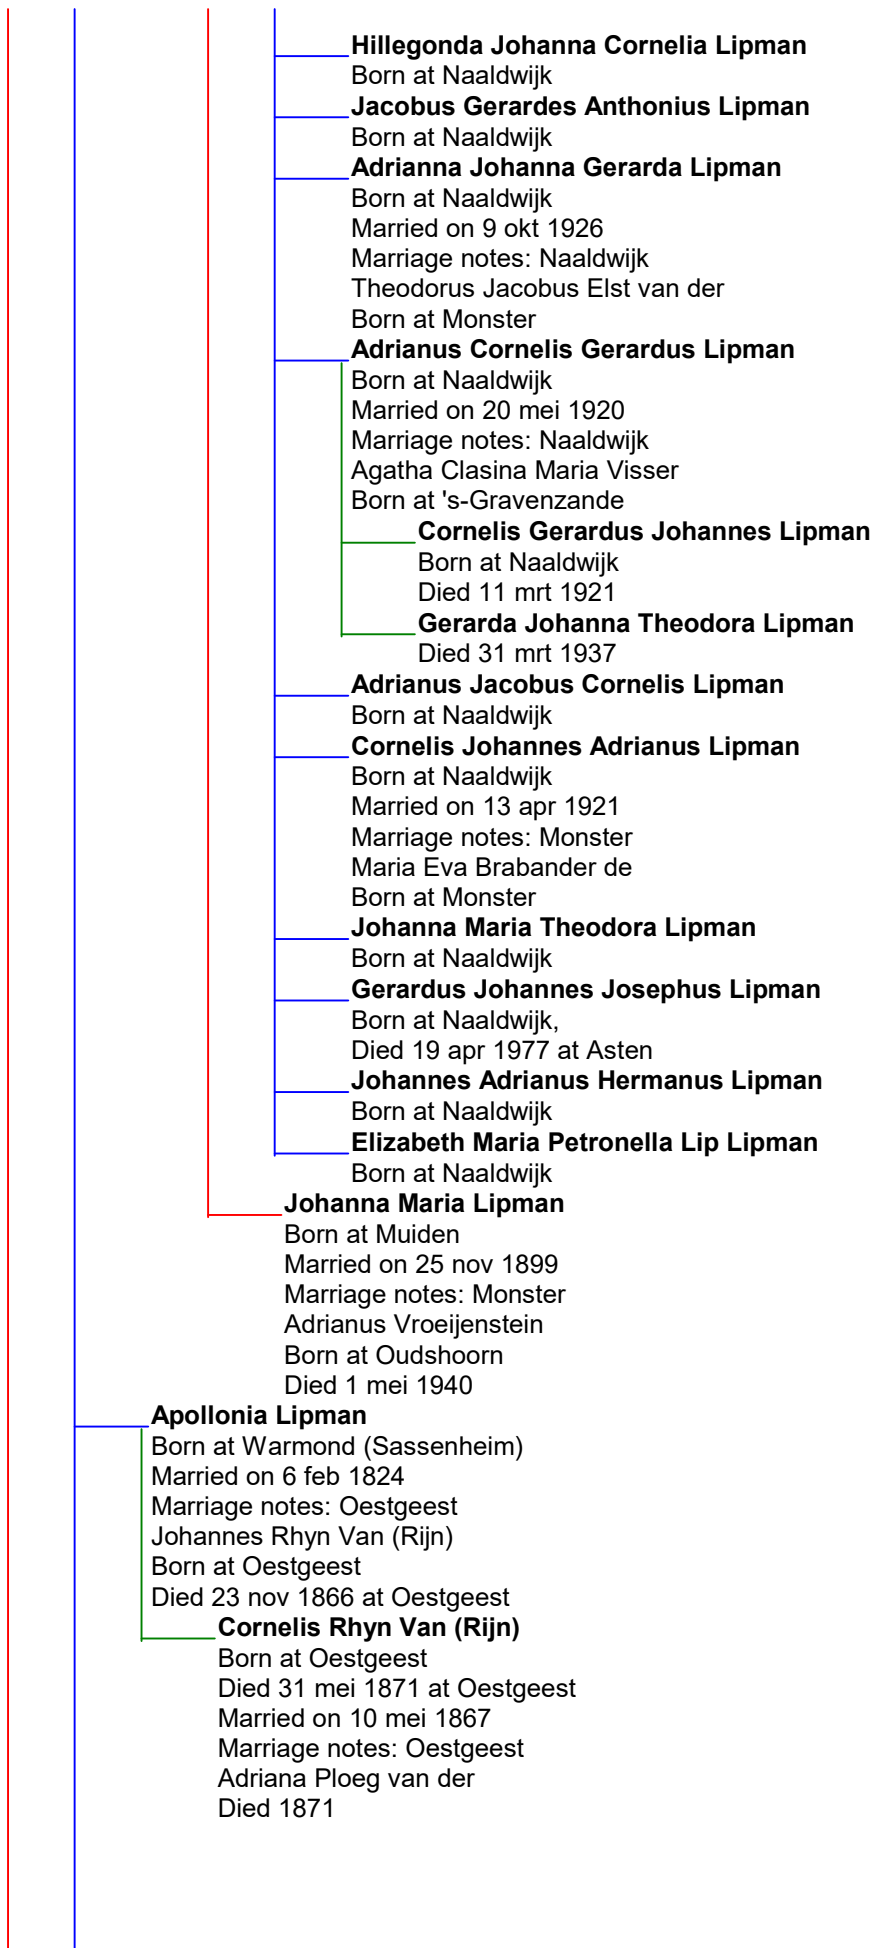

1 2 3 4 5 6 7 8 9 10 11 12 <- Gens.