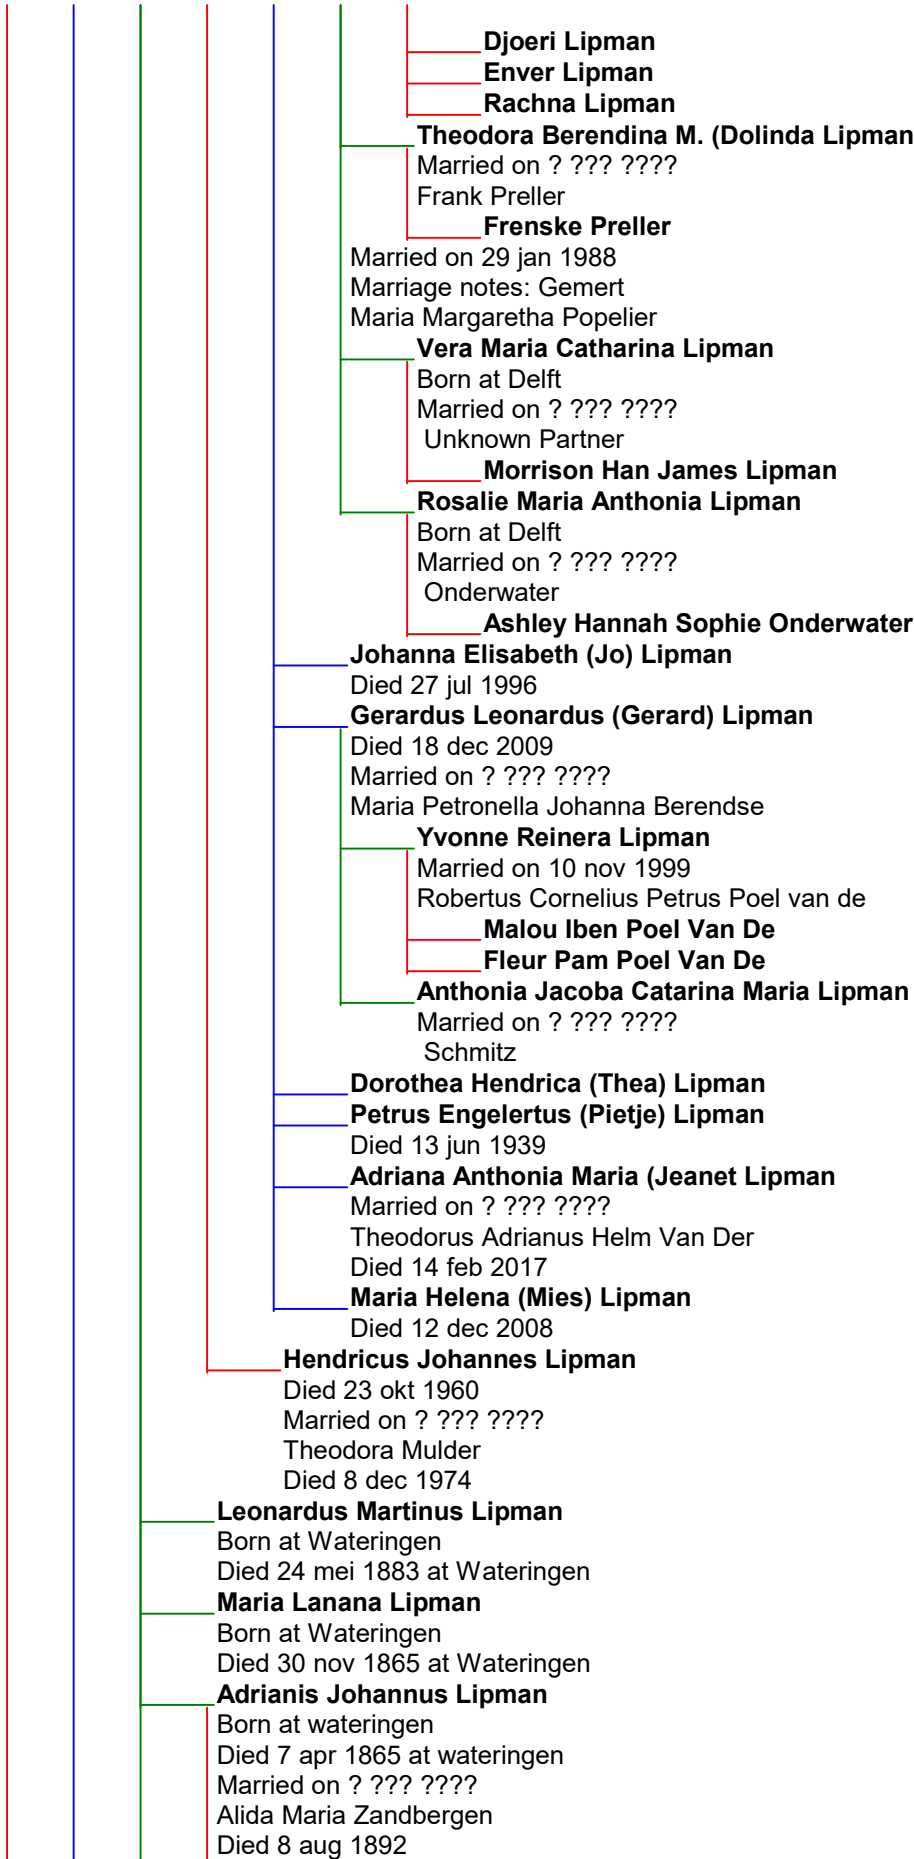

Descendants of Hendrik Lipman

Printed: 1 jun 2020

1 2 3 4 5 6 7 8 9 10 11 12 <- Gens.