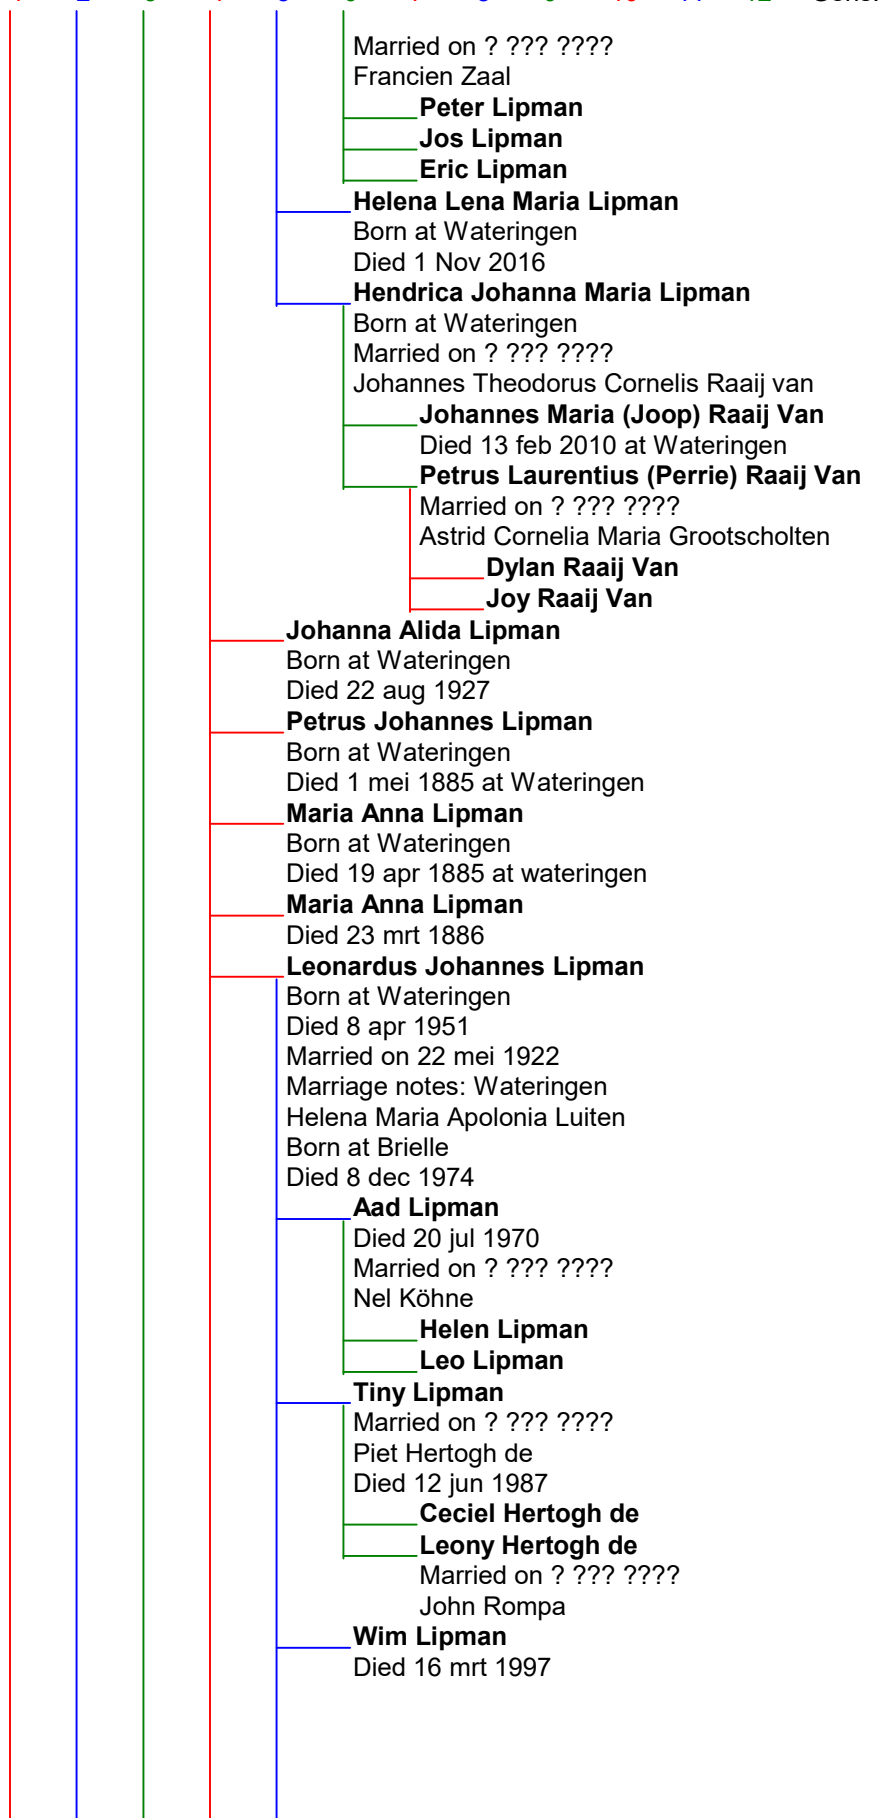

Descendants of Hendrik Lipman

Printed: 24 Feb 2017

1 2 3 4 5 6 7 8 9 10 11 12 <- Gens.